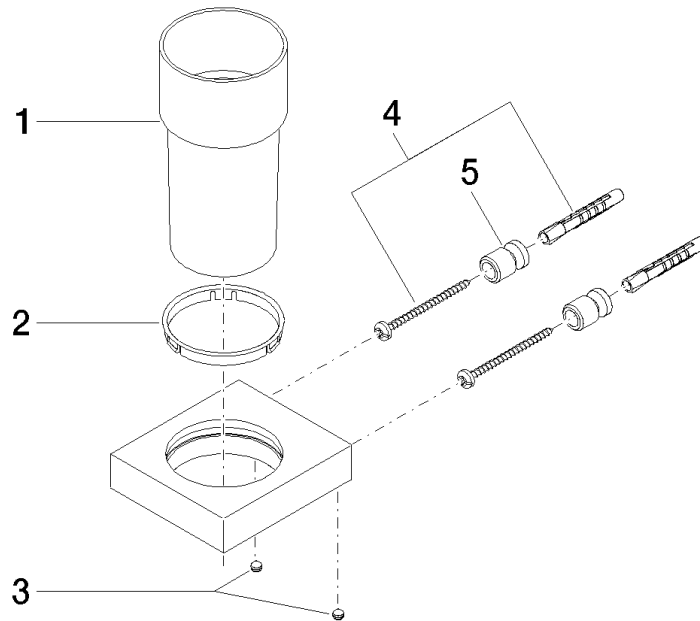

Tumbler holder wall model - Chrome

MEM

83 400 780

- crystal glass
- width 75mm
- height 118 mm
- 85mm projection

Fits: MEM, CL.1, CYO

	Chrome	83 400 780-00
	Brushed Platinum	83 400 780-06
	Platinum	83 400 780-08
	Dark Chrome	83 400 780-19
	Brushed Durabrass (23kt Gold)	83 400 780-28
	Brushed Champagne (22kt Gold)	83 400 780-46
	Champagne (22kt Gold)	83 400 780-47
	Brushed Dark Platinum	83 400 780-99

83 400 780

mm [inches]

83 400 780

Parts for other finishes can be found here: Brushed Platinum

Spare parts list

No.	Item Number	Name	Quantity used	Delivery time
1	90 90 00 008 00 84	glass	1	2
2	08 28 10 500 91	ring	1	2
3	09 31 11 148 90	pin	2	2
4	05 17 20 726 02 90	fixing set	2	2
5	08 17 20 726 90	holder	2	2