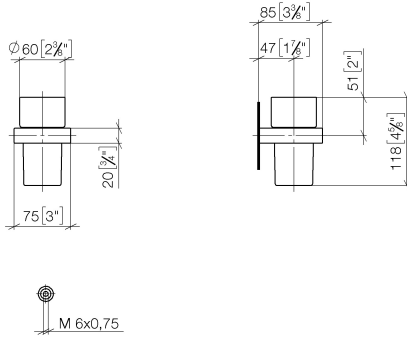

Tumbler holder wall model - Chrome

MEM

83 400 780

- crystal glass
- width 75mm
- height 118 mm
- 85mm projection

Fits: MEM, CL.1, CYO

	Chrome	83 400 780-00
	Brushed Platinum	83 400 780-06
	Platinum	83 400 780-08
	Dark Chrome	83 400 780-19
	Brushed Durabrass (23kt Gold)	83 400 780-28
	Brushed Champagne (22kt Gold)	83 400 780-46
	Champagne (22kt Gold)	83 400 780-47
	Brushed Dark Platinum	83 400 780-99

83 400 780

mm [inches]

83 400 780

Parts for other finishes can be found here: Brushed Platinum

Spare parts list

No.	Item Number	Name	Quantity used	Delivery time
1	90 90 00 008 00 84	glass	1	2
2	08 28 10 500 91	ring	1	2
3	09 31 11 148 90	pin	2	2
4	05 17 20 726 02 90	fixing set	2	2
5	08 17 20 726 90	holder	2	2